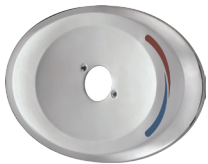

PRO4110 Polished Chrome
Includes matching decorative side spray.

PRO4100 Polished Chrome
Includes matching decorative side spray.

PurePro Tub/Shower Valves

Single handle shower & tub trim kits include:

- Solid brass/copper waterways
 - 1 setting showerhead
 - Metal shower arm and flange
 - Metal lever handle
 - 100% factory pressure tested
- Rough-In valve sold separately*

Shower Trim

PRO5300
Polished Chrome
PRO5300BN
Brushed Nickel

PRO5350
Polished Chrome
PRO5350BN
Brushed Nickel

Bath and Shower Trim

PRO5400
Polished Chrome
PRO5400BN
Brushed Nickel
Comes with
slip-fit spout.

PRO5450
Polished Chrome
PRO5450BN
Brushed Nickel
Comes with
slip-fit spout.

Rough-In Valve and Remodel Escutcheon

PRO5000

- Ceramic disc cartridge
- With integral stops
- IPS and sweat connections
- Pressure balanced

PRO5555 Polished Chrome

- Covers standard 2 or 3 hole shower installations
- Works with all PurePro tub/shower or shower models
- Width: 13"
- Height: 8"

PurePro Laundry Faucets

PRO6700 Polished Chrome

- Solid brass/copper waterways
- Ceramic disc cartridge
- 4" center hole
- ½" 14 NPSM inlet
- 100% factory pressure testing
- Includes aerator and hose threaded adapter aerator