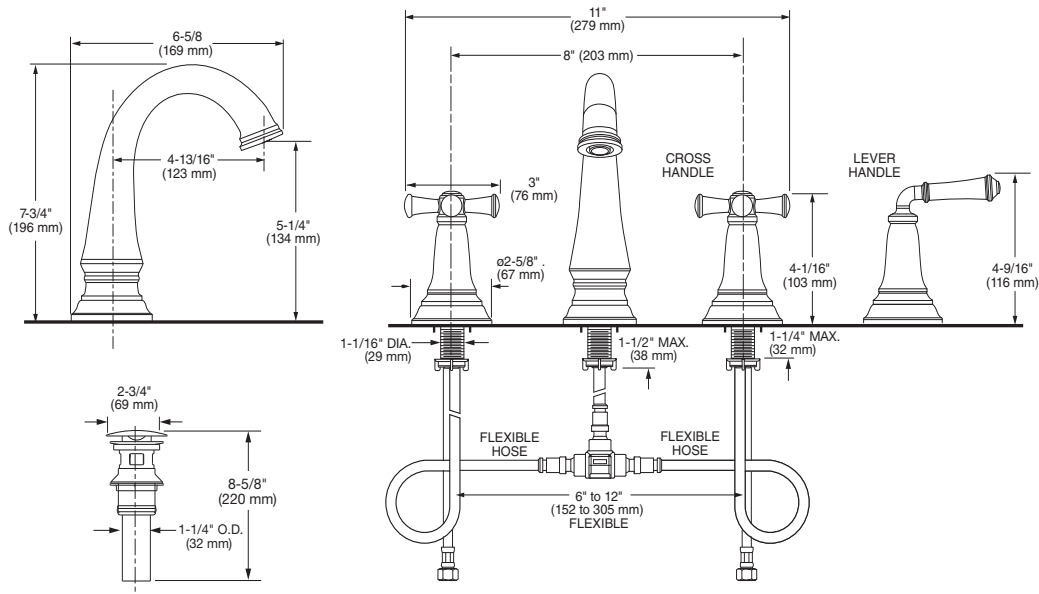

*American
Standard*

Delancey®
Two-Handle Widespread Lavatory Faucet

MODEL NUMBER:

- ❑ **7052807 Widespread with LEVER Handles**
Brass push pop-up drain.
- ❑ **7052814 Widespread with LEVER Handles**
LESS Drain. WITH Red/Blue temperature indicators.
- ❑ **7052827 Widespread with CROSS Handles**
Brass push pop-up drain.

GENERAL DESCRIPTION:

- Integrated flexible hose connections on valve body for 6" to 12" (152 mm to 305 mm) installations
- 1/4 turn washerless ceramic disc valve cartridges.
- Cast brass spout
- 24" stainless steel braided flexible supply hoses with 3/8" compression connectors
- Brass Push Pop-up drain body with 1-1/4 inch (32 mm) tail piece
- 1.2 gpm/4.5 L/min. maximum flow rate

PRODUCT FEATURES:

- Brass Construction:** Durable. Easy to clean. Ideal for prolonged contact with water. Provides the finest surface for application of colors and finishes.
- Ceramic Disc Valve Cartridge:** Assures a lifetime of smooth handle operation and drip-free performance.
- Push Pop-Up Drain:**
 - Fewer parts. Installs in less time.
 - No adjustments required - seals the first time, every time.
- Lead Free:** Faucet contains ≤ 0.25% total lead content by weighted average.

ADA COMPLIANT EPA WATERSENSE®
CERTIFIED

SUGGESTED SPECIFICATION

Two-handle widespread lavatory faucet shall feature integrated flexible hose connections for 6" to 12" installations. Shall also feature 1/4 turn washerless ceramic disc valve cartridges. Shall also feature a metal drain body. Fitting shall be American Standard Model #70528____.