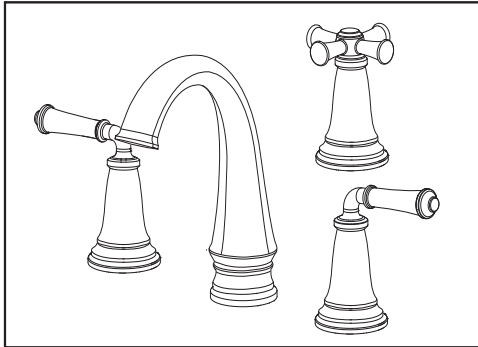

*American
Standard*

Delancey®
Two-Handle Widespread Lavatory Faucet

MODEL NUMBER:

- ❑ **7052807 Widespread with LEVER Handles**
Brass push pop-up drain.
- ❑ **7052814 Widespread with LEVER Handles**
LESS Drain. WITH Red/Blue temperature indicators.
- ❑ **7052827 Widespread with CROSS Handles**
Brass push pop-up drain.

GENERAL DESCRIPTION:

- Integrated flexible hose connections on valve body for 6" to 12" (152 mm to 305 mm) installations
- 1/4 turn washerless ceramic disc valve cartridges.
- Cast brass spout
- 24" stainless steel braided flexible supply hoses with 3/8" compression connectors
- Brass Push Pop-up drain body with 1-1/4 inch (32 mm) tail piece
- 1.2 gpm/4.5 L/min. maximum flow rate

PRODUCT FEATURES:

- Brass Construction:** Durable. Easy to clean. Ideal for prolonged contact with water. Provides the finest surface for application of colors and finishes.
- Ceramic Disc Valve Cartridge:** Assures a lifetime of smooth handle operation and drip-free performance.
- Push Pop-Up Drain:**
 - Fewer parts. Installs in less time.
 - No adjustments required - seals the first time, every time.
- Lead Free:** Faucet contains ≤ 0.25% total lead content by weighted average.

ADA COMPLIANT EPA WATERSENSE®
CERTIFIED

SUGGESTED SPECIFICATION

Two-handle widespread lavatory faucet shall feature integrated flexible hose connections for 6" to 12" installations. Shall also feature 1/4 turn washerless ceramic disc valve cartridges. Shall also feature a metal drain body. Fitting shall be American Standard Model #70528____.