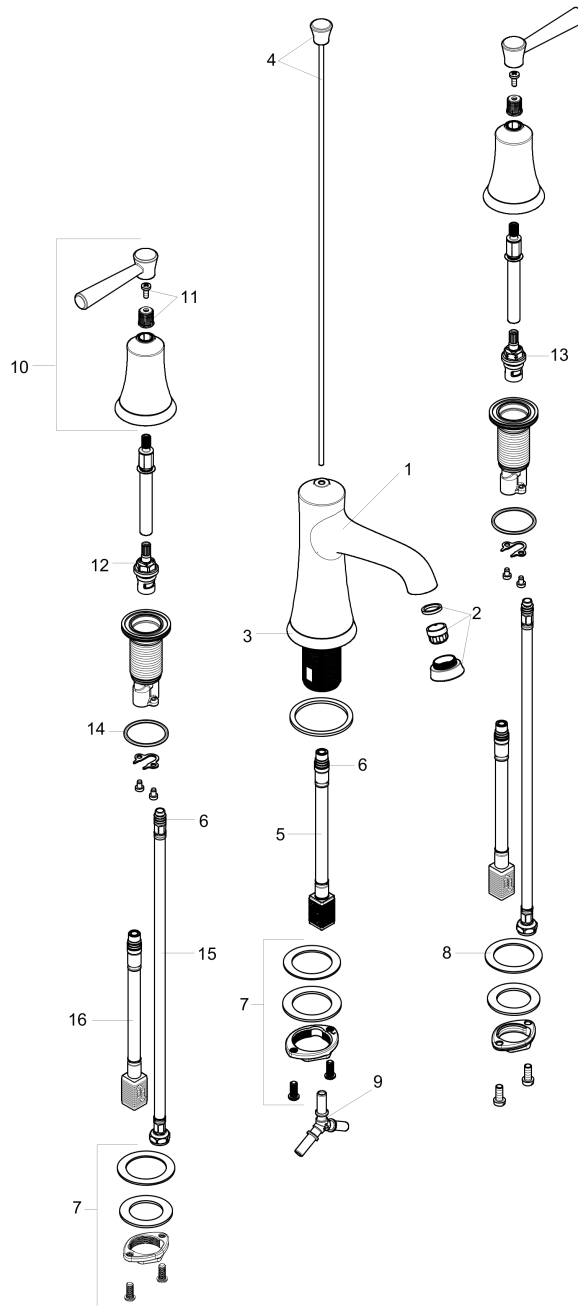

Joleena
Widespread Faucet 100 with Pop-Up Drain, 1.2 GPM
 Finishes : **polished nickel** Part no. : **04774830**

Exploded drawing

Year of production: >01/20

Joleena

Widespread Faucet 100 with Pop-Up Drain, 1.2 GPM

Finishes : **polished nickel** Part no. : **04774830**

Spare parts list

Year of production: >01/20

Pos.	Description	Part no.	Price	PU
1	spout cpl.	93555830	-	1
2	aerator M24x1 (4,5 l/min)	93531831	-	1
3	escutcheon	93530830	-	1
4	pop up rod	93554830	-	1
5	null	92913000	-	1
6	O-ring 8x1,75	97827000	-	1
7	null	92909000	-	1
8	lever collar	97548000	-	1
9	hose connection angel	92905000	-	1
10	handle	93553830	-	1
11	handle fixing set	98932000	-	1
12	shut off unit right closing	98817001	-	1
13	shut off unit left closing	95366001	-	1
14	null	92907000	-	1
15	connection hose 18½" M8x0,75 3/8"	96321001	-	1
16	null	92914000	-	1
a	pop up waste	88509830	-	1