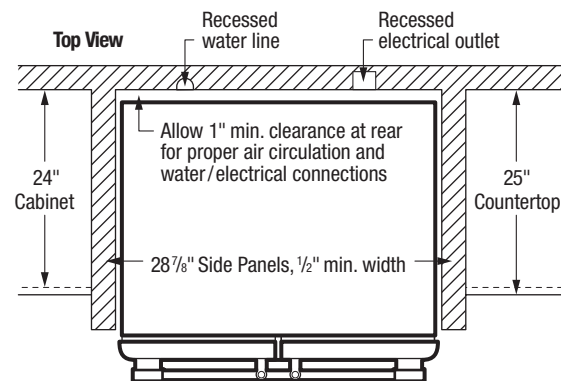

FREEZER FEATURES

Effortless® Glide Freezer Drawer	Yes
Sliding Full-Width Freezer Baskets	1
Basket Dividers	2 (Upper and Lower Basket)
Lighting	LED
Automatic Ice Maker (2nd Ice Maker)	Yes

CERTIFICATIONS

Sabbath Mode (Star-K® Certified)	Yes

SPECIFICATIONS

Total Capacity (Cu. Ft.)	21.6
Refrigerator Capacity (Cu. Ft.)	14.8
Freezer Capacity (Cu. Ft.)	6.8
Power Supply Connection Location	Right Bottom Rear
Water Inlet Connection Location	Left Bottom Rear
Voltage Rating	120V / 60Hz / 15A
Connected Load (kW rating) @ 120 Volts¹	1.02
Amps @ 120 Volts	8.5
Minimum Circuit Required (Amps)	15
Shipping Weight (Approx.)	347 Lbs.

PRODUCT DIMENSIONS

A - Height (Incl. Hinges & Rollers)	69-7/8"
B - Cabinet Width / Door Width	35-7/8" / 36"
C - Depth (Incl. Door)	27-1/8"
Depth with Door Open 90°	42-1/2"
Depth with Drawer Fully Extended (Incl. Handle)	44-7/8"

"BUILT-IN LOOK" CUTOUT DIMENSIONS

Height (Incl. Hinges & Rollers)	70-1/4"
Width	36"
Depth	25"

Note: For planning purposes only. Always consult local and national electric, gas and plumbing codes. Refer to Product Installation Guide for detailed installation instructions on the web at frigidaire.com / frigidaire.ca. Specifications subject to change. Accessories information available on the web at frigidaire.com / frigidaire.ca

FRIGIDAIRE

USA • 10200 David Taylor Drive • Charlotte, NC 28262 • 1-800-FRIGIDAIRE • frigidaire.com
CANADA • 5855 Terry Fox Way • Mississauga, ON L5V 3E4 • 1-800-265-8352 • frigidaire.ca

FPBC2278UF 9/18
© 2018 Electrolux Home Products, Inc.