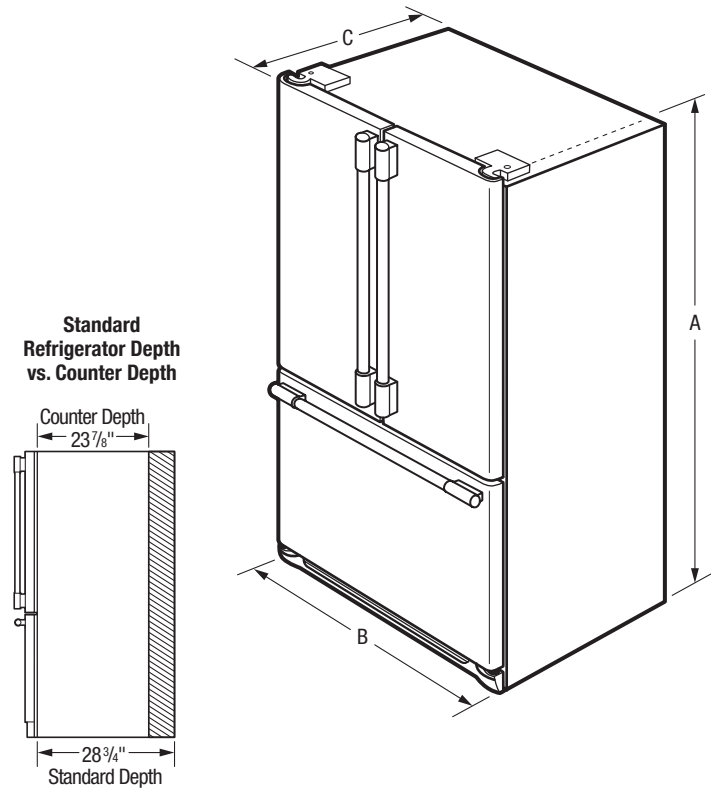

FREEZER FEATURES

Effortless® Glide Freezer Drawer	Yes
Sliding Full-Width Freezer Baskets	1
Basket Dividers	2 (Upper and Lower Basket)
Lighting	LED
Automatic Ice Maker (2nd Ice Maker)	Yes

CERTIFICATIONS

Sabbath Mode (Star-K® Certified)	Yes

SPECIFICATIONS

Total Capacity (Cu. Ft.)	21.6
Refrigerator Capacity (Cu. Ft.)	14.8
Freezer Capacity (Cu. Ft.)	6.8
Power Supply Connection Location	Right Bottom Rear
Water Inlet Connection Location	Left Bottom Rear
Voltage Rating	120V / 60Hz / 15A
Connected Load (kW rating) @ 120 Volts¹	1.02
Amps @ 120 Volts	8.5
Minimum Circuit Required (Amps)	15
Shipping Weight (Approx.)	347 Lbs.

PRODUCT DIMENSIONS

A - Height (Incl. Hinges & Rollers)	69-7/8"
B - Cabinet Width / Door Width	35-7/8" / 36"
C - Depth (Incl. Door)	27-1/8"
Depth with Door Open 90°	42-1/2"
Depth with Drawer Fully Extended (Incl. Handle)	44-7/8"

"BUILT-IN LOOK" CUTOUT DIMENSIONS

Height (Incl. Hinges & Rollers)	70-1/4"
Width	36"
Depth	25"

Note: For planning purposes only. Always consult local and national electric, gas and plumbing codes. Refer to Product Installation Guide for detailed installation instructions on the web at frigidaire.com / frigidaire.ca. Specifications subject to change. Accessories information available on the web at frigidaire.com / frigidaire.ca

FRIGIDAIRE

USA • 10200 David Taylor Drive • Charlotte, NC 28262 • 1-800-FRIGIDAIRE • frigidaire.com
CANADA • 5855 Terry Fox Way • Mississauga, ON L5V 3E4 • 1-800-265-8352 • frigidaire.ca

FPBC2278UF 9/18
© 2018 Electrolux Home Products, Inc.