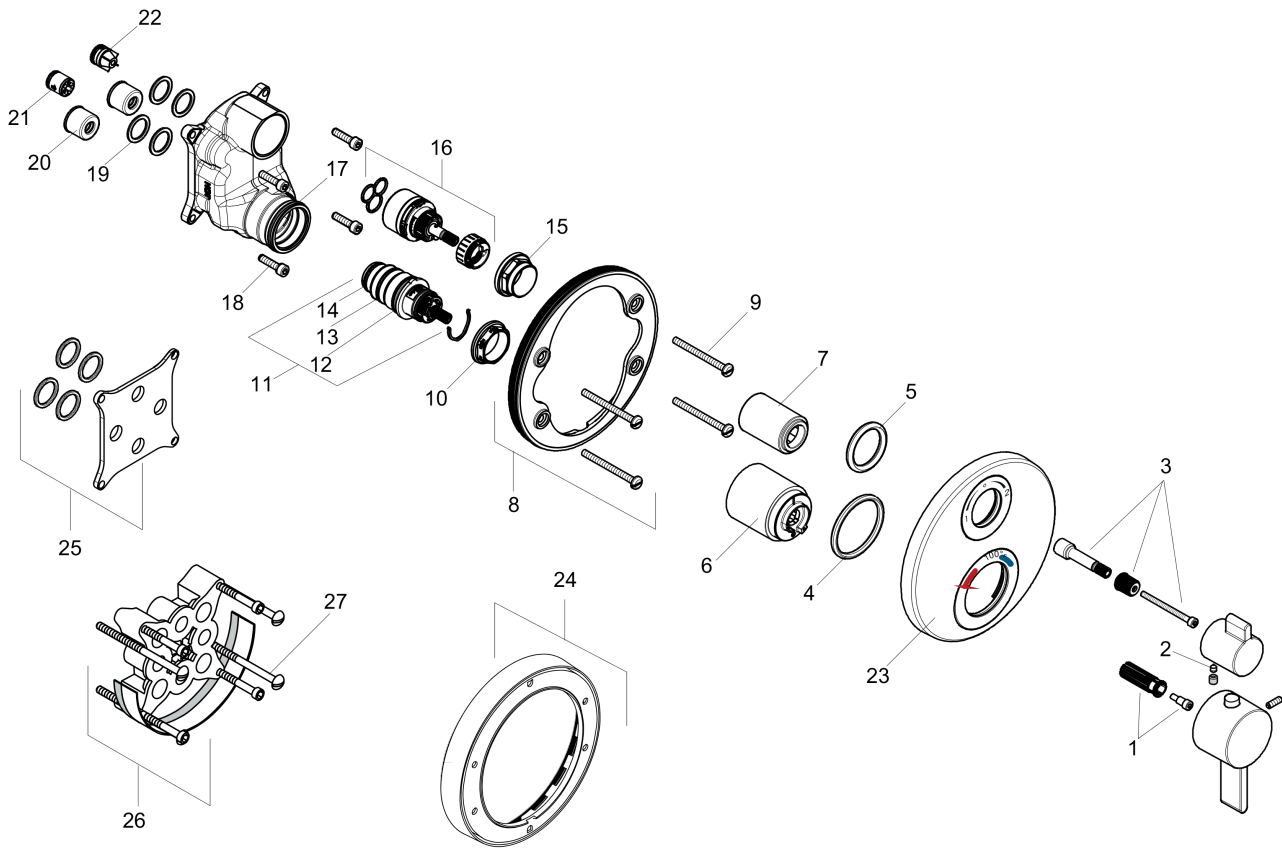

Ecostat S
Thermostatic Trim with Volume Control and Diverter
 Finishes : **brushed nickel** Part no. : **15758821**

Description

Features

- Volume control and diverter for 2 outlets
- Flow: 6.0 GPM (22.7 L/Min)
- Thermostatic cartridge, Shut-off/ diverter valve
- Anti-scald 100° safety stop
- Optimized for water-efficient shower products

Item details

Compliance

Product image

Scale drawing

Ecostat S

Thermostatic Trim with Volume Control and Diverter

Finishes : **brushed nickel** Part no. : **15758821**

Exploded drawing

Year of production: >07/20

Ecostat S

Thermostatic Trim with Volume Control and Diverter

Finishes : **brushed nickel** Part no. : **15758821**

Spare parts list

Year of production: >07/20

| Pos. | Description | Part no. | Price | PU |
|------|---|----------|-------|----|
| 1 | handle fixing set | 95843000 | - | 1 |
| 2 | hollow set screw M4x5 | 92846000 | - | 1 |
| 3 | adapter for handle | 95252000 | - | 1 |
| 4 | O-ring 44x4 | 98471000 | - | 1 |
| 5 | O-ring 30x5 | 98153000 | - | 1 |
| 6 | sleeve | 92216820 | - | 1 |
| 7 | sleeve | 95253820 | - | 1 |
| 8 | holder for escutcheon | 98793000 | - | 1 |
| 9 | set of fixing screws | 96454000 | - | 1 |
| 10 | nut | 98913000 | - | 1 |
| 11 | thermostat cartridge | 98282000 | - | 1 |
| 12 | O-ring 25x2,5 | 92146000 | - | 1 |
| 13 | O-ring 25x1,5 | 98146000 | - | 1 |
| 14 | O-ring 20x1,5 | 98197000 | - | 1 |
| 15 | nut | 95255000 | - | 1 |
| 16 | shut off unit with selector | 98283000 | - | 1 |
| 17 | O-ring 36x2 | 98156000 | - | 1 |
| 18 | set of screws | 96525000 | - | 1 |
| 19 | O-ring 16x2 | 98133000 | - | 1 |
| 20 | noise reduction | 94073000 | - | 1 |
| 21 | non return valve (pressure-resistant up to 2 MPa) | 92594000 | - | 1 |
| 22 | set of non return valves DW 15 | 97350000 | - | 1 |
| 23 | escutcheon Ø 150 mm | 92283821 | - | 1 |
| a | extension 22 mm (Ø 150 mm) | 13597820 | - | 1 |
| b | compensation set 1° | 95521000 | - | 1 |
| c | extension 25 mm | 13595000 | - | 1 |