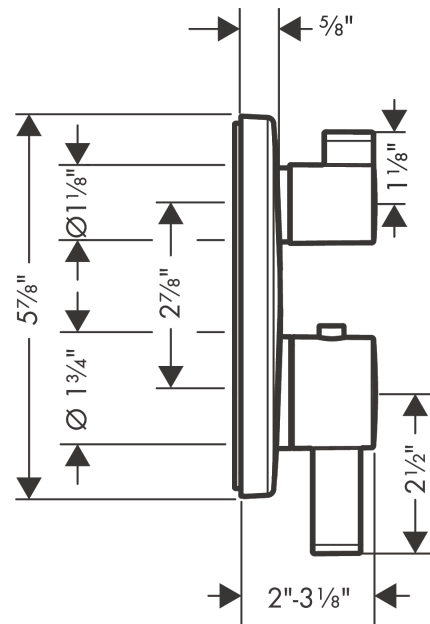

Ecostat S
Thermostatic Trim with Volume Control and Diverter
 Finishes : **brushed nickel** Part no. : **15758821**

Description

Features

- Volume control and diverter for 2 outlets
- Flow: 6.0 GPM (22.7 L/Min)
- Thermostatic cartridge, Shut-off/ diverter valve
- Anti-scald 100° safety stop
- Optimized for water-efficient shower products

Item details

Compliance

Product image

Scale drawing

Ecostat S

Thermostatic Trim with Volume Control and Diverter

Finishes : **brushed nickel** Part no. : **15758821**

Exploded drawing

Year of production: >07/20

Ecostat S

Thermostatic Trim with Volume Control and Diverter

Finishes : **brushed nickel** Part no. : **15758821**

Spare parts list

Year of production: >07/20

| Pos. | Description | Part no. | Price | PU |
|------|---|----------|-------|----|
| 1 | handle fixing set | 95843000 | - | 1 |
| 2 | hollow set screw M4x5 | 92846000 | - | 1 |
| 3 | adapter for handle | 95252000 | - | 1 |
| 4 | O-ring 44x4 | 98471000 | - | 1 |
| 5 | O-ring 30x5 | 98153000 | - | 1 |
| 6 | sleeve | 92216820 | - | 1 |
| 7 | sleeve | 95253820 | - | 1 |
| 8 | holder for escutcheon | 98793000 | - | 1 |
| 9 | set of fixing screws | 96454000 | - | 1 |
| 10 | nut | 98913000 | - | 1 |
| 11 | thermostat cartridge | 98282000 | - | 1 |
| 12 | O-ring 25x2,5 | 92146000 | - | 1 |
| 13 | O-ring 25x1,5 | 98146000 | - | 1 |
| 14 | O-ring 20x1,5 | 98197000 | - | 1 |
| 15 | nut | 95255000 | - | 1 |
| 16 | shut off unit with selector | 98283000 | - | 1 |
| 17 | O-ring 36x2 | 98156000 | - | 1 |
| 18 | set of screws | 96525000 | - | 1 |
| 19 | O-ring 16x2 | 98133000 | - | 1 |
| 20 | noise reduction | 94073000 | - | 1 |
| 21 | non return valve (pressure-resistant up to 2 MPa) | 92594000 | - | 1 |
| 22 | set of non return valves DW 15 | 97350000 | - | 1 |
| 23 | escutcheon Ø 150 mm | 92283821 | - | 1 |
| a | extension 22 mm (Ø 150 mm) | 13597820 | - | 1 |
| b | compensation set 1° | 95521000 | - | 1 |
| c | extension 25 mm | 13595000 | - | 1 |